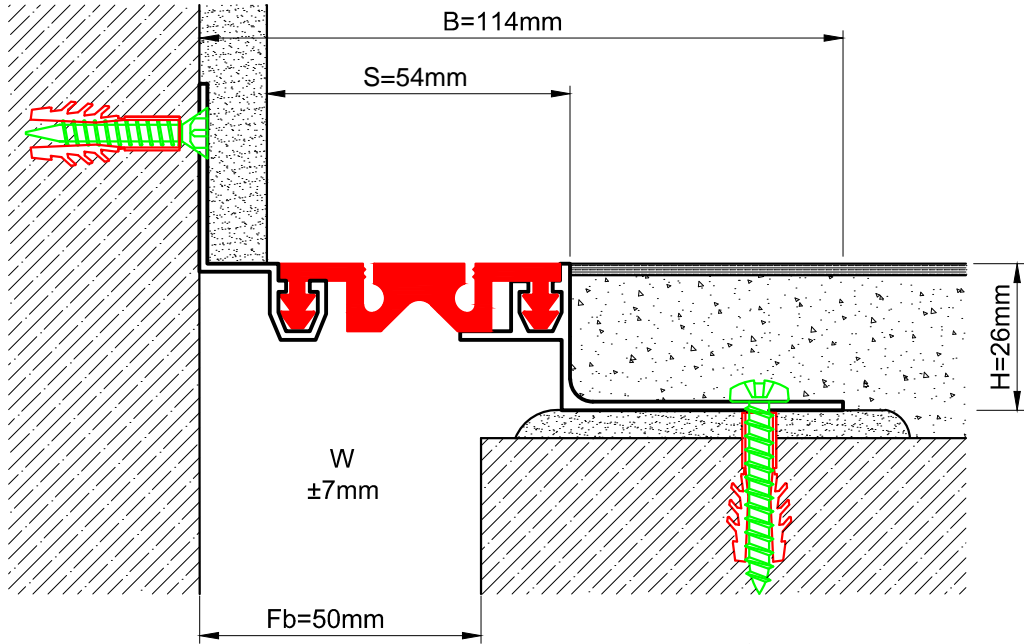

 AS A246L-050
 H=26mm

 AS A246L-050 K
 H=26mm

Profil No Profile Number	AS A246L-050	AS A246L-050 K
Fb (mm)	50	50
H (mm) yaklaşık approx.	26	26
W± (mm) yaklaşık approx.	±7	±7
Renk Color	Alüminyum: Natürel, Fitiller: Siyah, gri, diğer Aluminum: Natural, Inserts: Black, grey, others	
Malzeme Material	Alüminyum, TPE Termoplastik Elastomer Aluminum, TPE Thermoplastic Elastomer	
Standart Uzunluk Standard Length	3	
Yükleme Kapasitesi Load-Bearing Capacity	