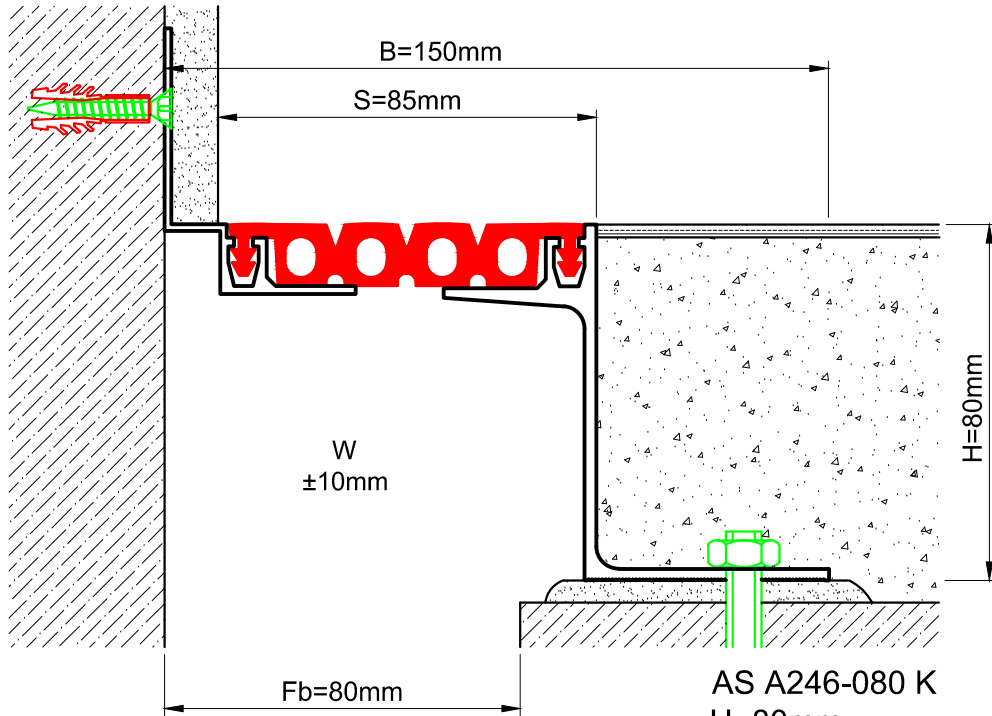

 AS A246-080  
 H=80mm

 AS A246-080 K  
 H=80mm

Profil No Profile Number	AS A246-080	AS A246-080 K
Fb (mm)	80	80
H (mm) yaklaşık approx.	80	80
W± (mm) yaklaşık approx.	±10	±10
Renk Color	Alüminyum: Natürel, Filtiller: Siyah, gri, diğer Aluminum: Natural, Inserts: Black, grey, others	
Malzeme Material	Alüminyum, EPDM Kauçuk(siyah), Termoplastik Kauçuk (gri ve diğer) Aluminum, EPDM Rubber (black), Thermoplastic Rubber (grey and others)	
Standart Uzunluk Standard Length	3	
Yükleme Kapasitesi Load-Bearing Capacity	