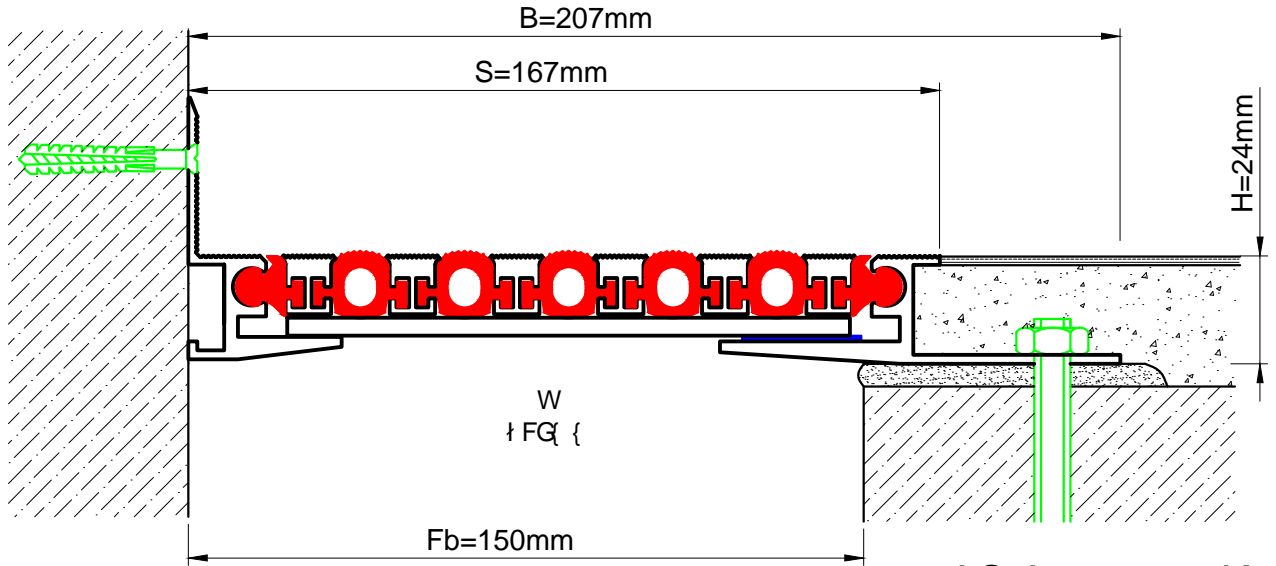

 AS A226-150
 H=24mm

 AS A226-150 K
 H=24mm

Profil No Profile Number	AS A226-150	AS A226-150 K
Fb (mm)	150	150
H (mm) yaklaşık approx.	24	24
W± (mm) yaklaşık approx.	±12	±12
Renk Color	Alüminyum: Natürel, Fitiller: Siyah, gri, diğer Aluminum: Natural, Inserts: Black, grey, others	
Malzeme Material	Alüminyum, TPE Termoplastik Elastomer Aluminum, TPE Thermoplastic Elastomer	
Standart Uzunluk Standard Length	3	
Yükleme Kapasitesi Load-Bearing Capacity	