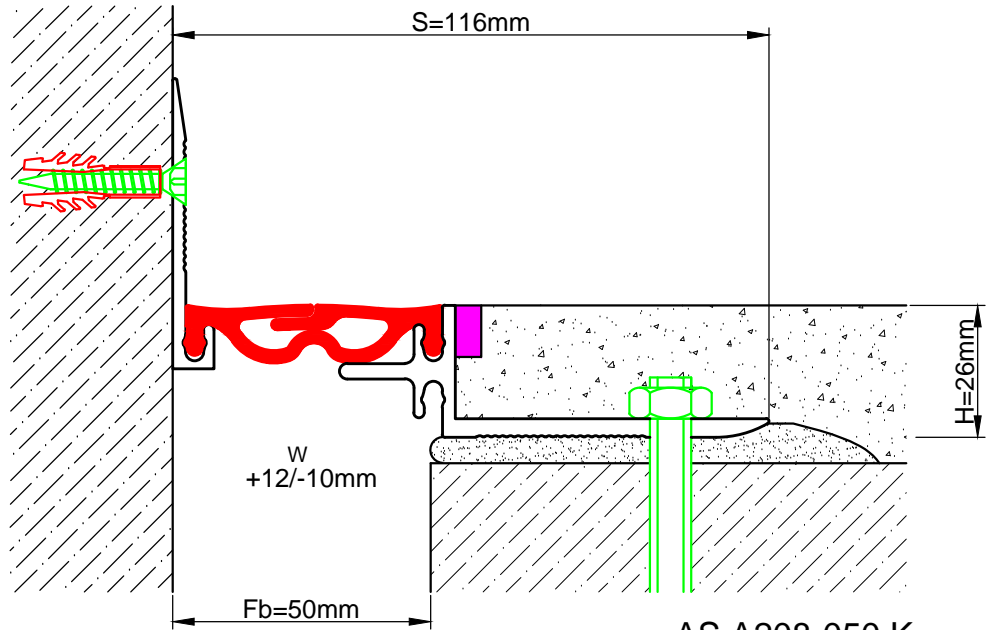

 AS A208-050
 H=26mm

 AS A208-050 K
 H=26mm

Profil No Profile Number	AS A208-050	AS A208-050 K
Fb (mm)	50	50
H (mm) yaklaşık approx.	26	26
W± (mm) yaklaşık approx.	+12/-10	+12/-10
Renk Color	Alüminyum: Natürel, Fitiller: Siyah, gri, diğer Aluminum: Natural, Inserts: Black, grey, others	
Malzeme Material	Alüminyum, Termoplastik Kauçuk Aluminum, Thermoplastic Rubber	
Standart Uzunluk (m) Standard Length (m)	3	
Yükleme Kapasitesi Load - Bearing Capacity	