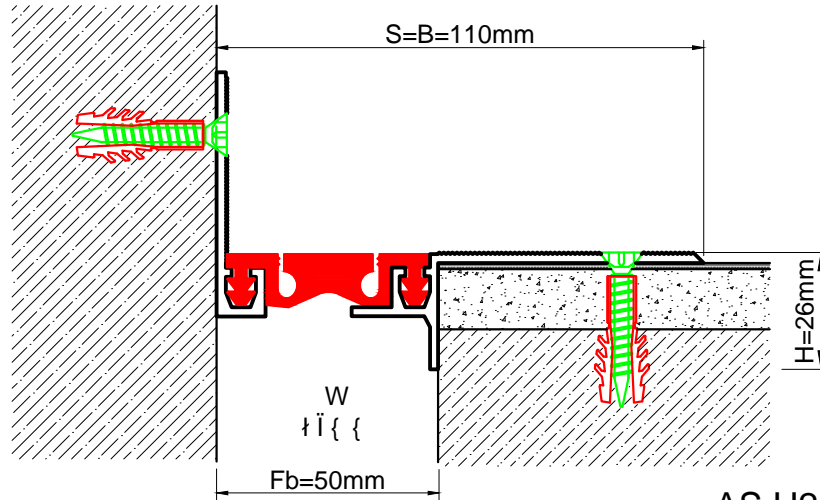

 AS U243L-050
 H=26mm

 AS U243L-050 K
 H=26mm

Profil No Profile Number	AS U243L-050	AS U243L-050 K
Fb (mm)	50	50
H (mm) yaklaşık approx.	26	26
W± (mm) yaklaşık approx.	±7	±7
Renk Color	Alüminyum: Natürel, Fitiller: Siyah, gri, diğer Aluminium: Natural, Inserts: Black, grey, others	
Malzeme Material	Alüminyum, TPE Termoplastik Elastomer Aluminum, TPE Thermoplastic Elastomer	
Standart Uzunluk (m) Standart Length (m)	3	
Yükleme Kapasitesi Load-bearing Capacity	