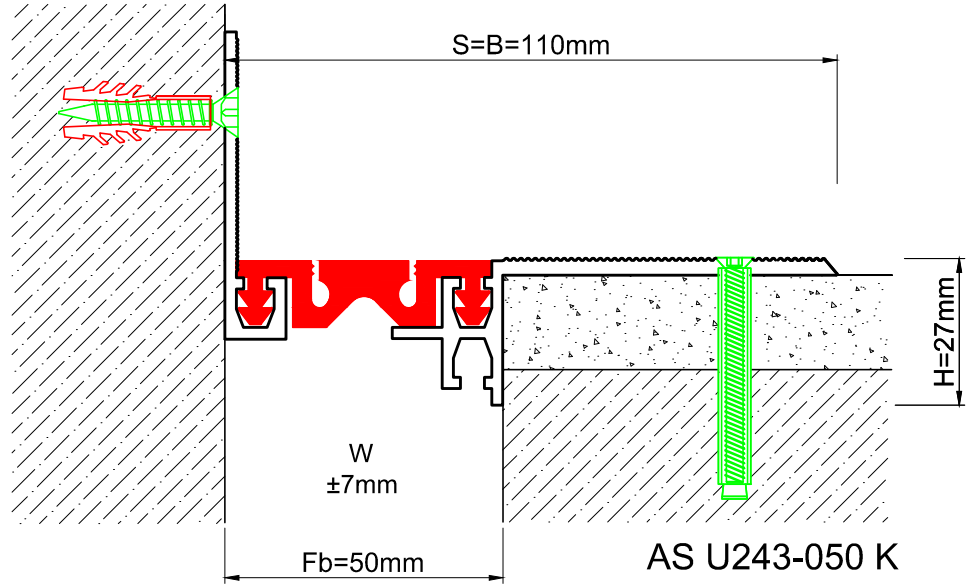

**AS U243-050**  
**H=27mm**

**AS U243-050 K**  
**H=27mm**

Profil No Profile Number	AS U243-050	AS U243-050 K
Fb (mm)	50	50
H (mm) yaklaşık approx.	27	27
W± (mm) yaklaşık approx.	±7	±7
Renk Color	Alüminyum: Natürel, Fitiller: Siyah, gri, diğer Aluminum: Natural, Inserts: Black, grey, others	
Malzeme Material	Alüminyum, TPE Termoplastik Elastomer Aluminum, TPE Thermoplastic Elastomer	
Standart Uzunluk Standard Length	3	
Yükleme Kapasitesi Load-bearing Capacity	