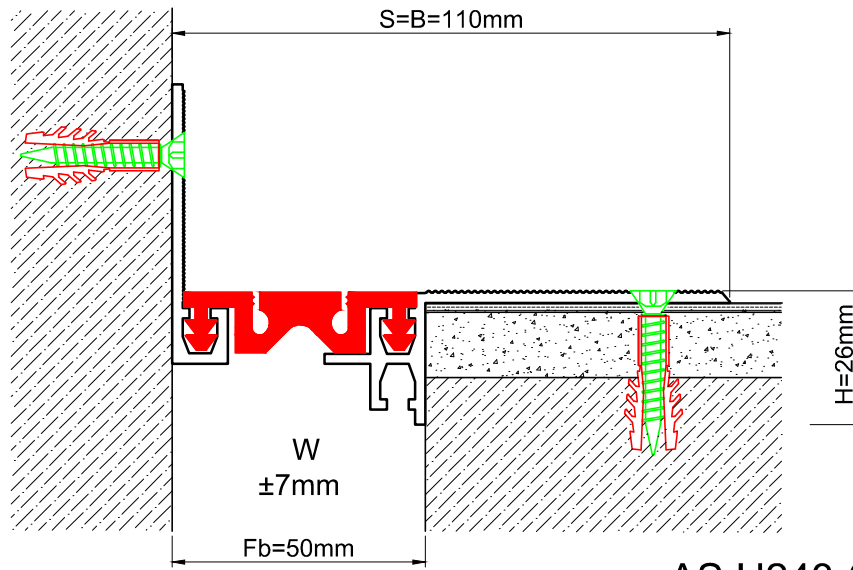

AS U243-050  
H=26mm

AS U243-050 K  
H=26mm

Profil No Profile Number	AS U243-050	AS U243-050 K
Fb (mm)	50	50
H (mm) yaklaşık approx.	26	26
W± (mm) yaklaşık approx.	±7	±7
Renk Color	Alüminyum: Natürel, Fitiller: Siyah, gri, diğer Aluminium: Natural, Inserts: Black, grey, others	
Malzeme Material	Alüminyum, TPE Termoplastik Elastomer Aluminum, TPE Thermoplastic Elastomer	
Standart Uzunluk (m) Standart Length (m)	3	
Yükleme Kapasitesi Load-bearing Capacity	