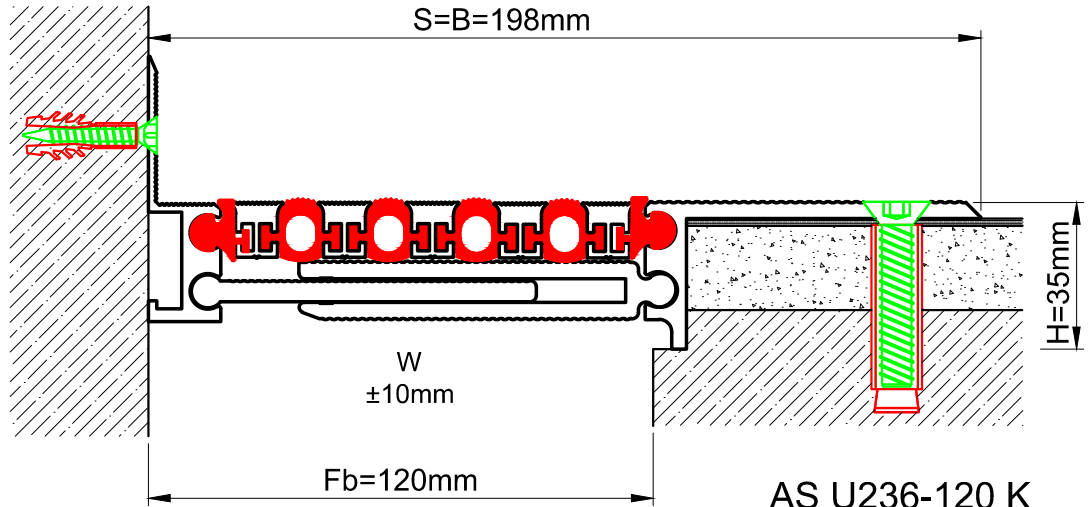

 AS U236-120  
 H=35mm

 AS U236-120 K  
 H=35mm

Profil No Profile Number	AS U236-120	AS U236-120 K
Fb (mm)	120	120
H (mm) yaklaşık approx.	35	35
W± (mm) yaklaşık approx.	±10	±10
Renk Color	Alüminyum: Natürel, Fitiller: Siyah, gri, diğer Aluminum: Natural, Inserts: Black, grey, others	
Malzeme Material	Alüminyum, TPE Termoplastik Elastomer Aluminum, TPE Thermoplastic Elastomer	
Standart Uzunluk Standard Length	3	
Yükleme Kapasitesi Load-Bearing Capacity	