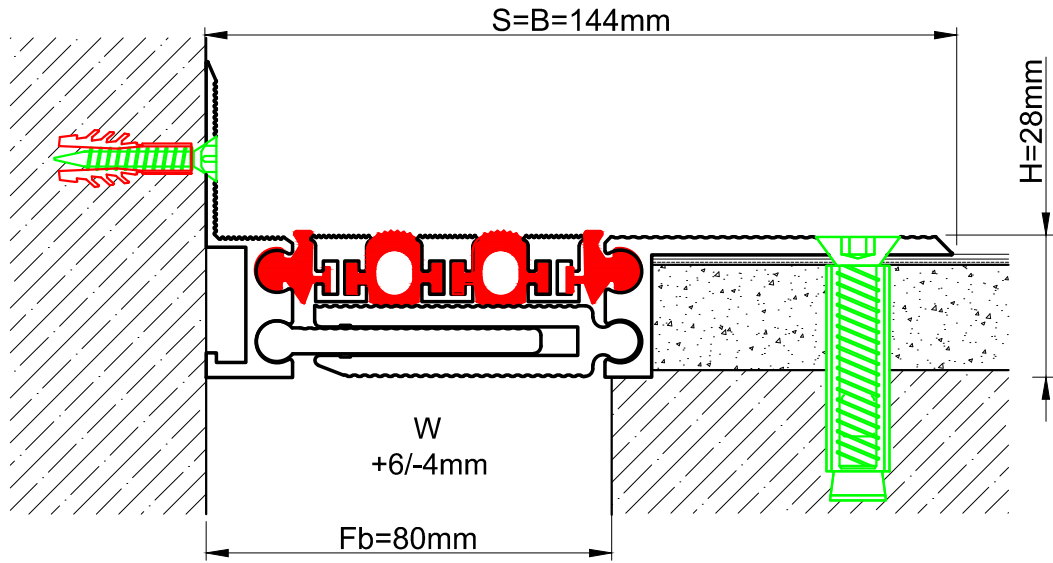

 AS U236-080
 H=28mm

 AS U236-080 K
 H=28mm

Profil No Profile Number	AS U236-080	AS U236-080 K
Fb (mm)	80	80
H (mm) yaklaşık approx.	28	28
W± (mm) yaklaşık approx.	+6/-4mm	+6/-4mm
Renk Color	Aluminum: Natural, Inserts: Black, grey, others	
Malzeme Material	Aluminum, TPE Thermoplastic Elastomer	
Standart Uzunluk Standard Length	3	
Yükleme Kapasitesi Load-Bearing Capacity	25kN 	50kN 