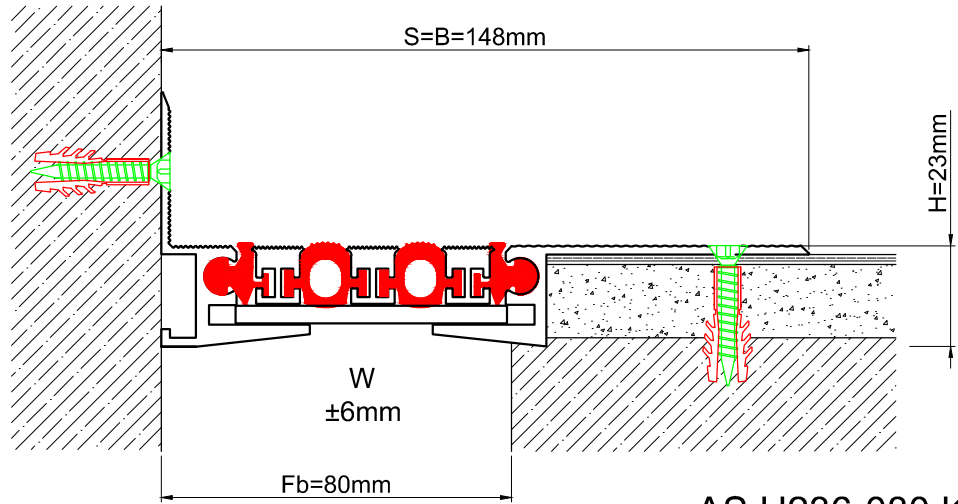

 AS U236-080  
 H=23mm

 AS U236-080 K  
 H=23mm

Profil No Profile Number	AS U236-080	AS U236-080 K
Fb (mm)	80	80
H (mm) yaklaşık approx.	23	23
W± (mm) yaklaşık approx.	± ĩ	± ĩ
Renk Color	Alüminyum: Natürel, Fitiller: Siyah, gri,diğer Aluminum: Natural, Inserts:Black, grey,others	
Malzeme Material	Alüminyum,TPE Termoplastik Elastomer Aluminum,TPE Thermoplastic Elastomer	
Standart Uzunluk Standard Length	3	
Yükleme Kapasitesi Load-Bearing Capacity	