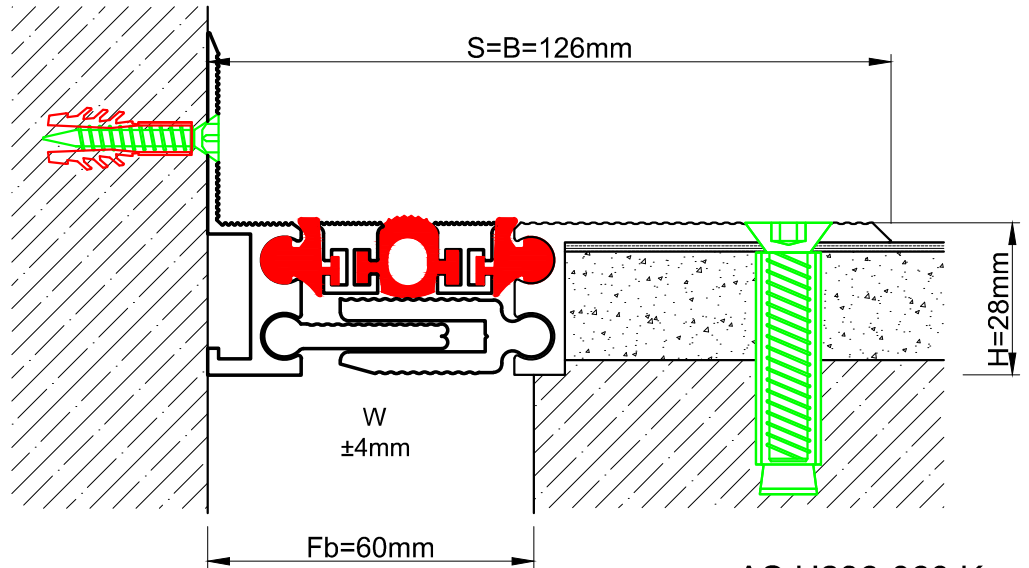

 AS U236-060
 H=28mm

 AS U236-060 K
 H=28mm

Profil No Profile Number	AS U236-060	AS U236-060 K
Fb (mm)	60	60
H (mm) yaklaşık approx.	28	28
W± (mm) yaklaşık approx.	±4	±4
Renk Color	Alüminyum: Natürel, Fillerler: Siyah, gri, diğer Aluminum: Natural, Inserts: Black, grey, others	
Malzeme Material	Alüminyum, TPE Termoplastik Elastomer Aluminum, TPE Thermoplastic Elastomer	
Standart Uzunluk Standard Length	3	
Yükleme Kapasitesi Load-Bearing Capacity	35kN 	90kN 