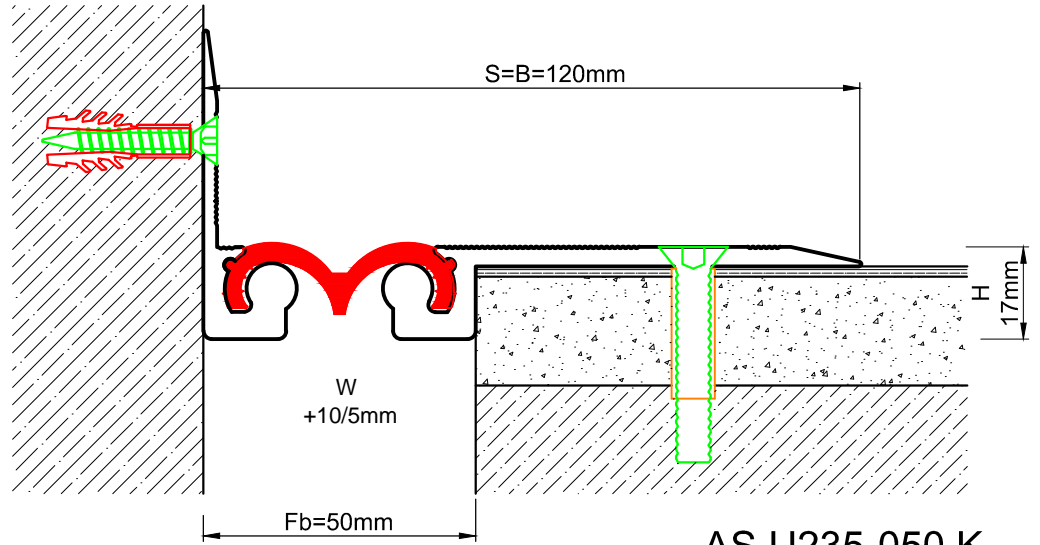

 AS U235-050
 H=17mm

 AS U235-050 K
 H=17mm

Profil No Profile Number	AS U235-050	AS U235-050 K
Fb (mm)	50	50
H (mm) yaklaşık approx.	17	17
W± (mm) yaklaşık approx.	+10/-5	+10/-5
Renk Color	Alüminyum: Natürel, Fitiller: Siyah, gri, diğer Aluminum: Natural, Inserts: Black, grey, others	
Malzeme Material	Alüminyum, EPDM Kauçuk (siyah), Termoplastik Kauçuk (gri ve diğer) Aluminum, EPDM Rubber (black), Thermoplastic Rubber (grey and others)	
Standart Uzunluk (m) Standard Length (m)	3	
Yükleme Kapasitesi Load - Bearing Capacity	25 kN  120kN 	