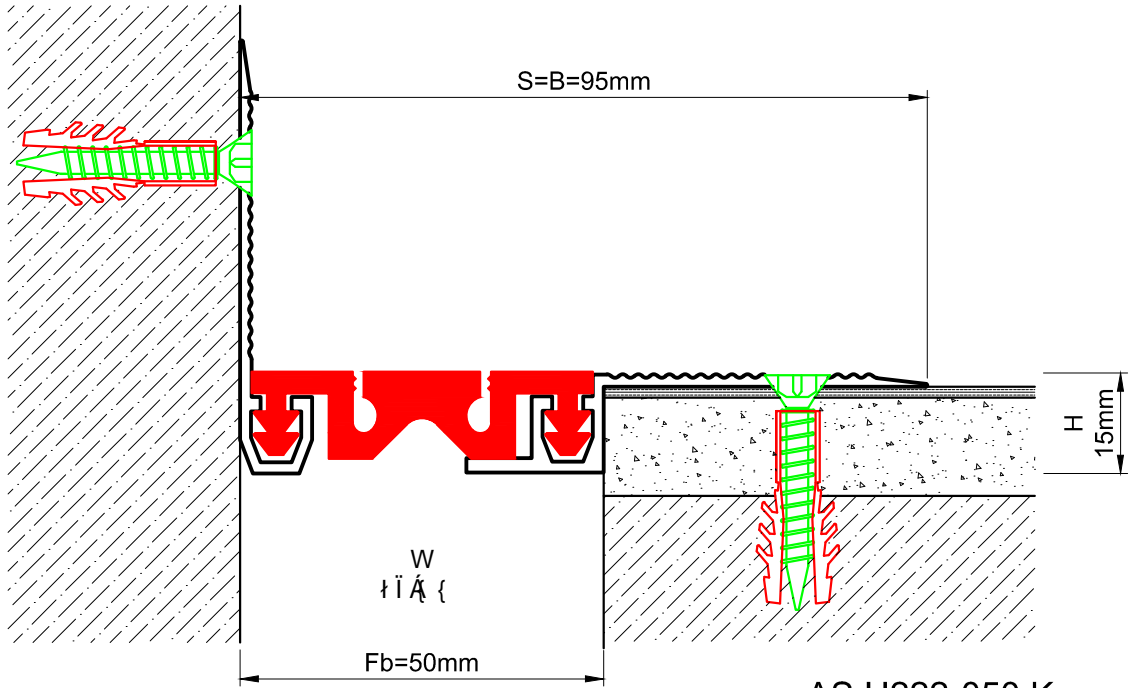

 AS U222-050
 H=15mm

 AS U222-050 K
 H=15mm

Profil No Profile Number	AS U222-050	AS U222-050 K
Fb (mm)	50	50
H (mm) yaklaşık approx.	15	15
W± (mm) yaklaşık approx.	±7	±7
Renk Color	Alüminyum: Natürel, Fitiller: Siyah, gri, diğer Aluminum: Natural, Inserts: Black, grey, others	
Malzeme Material	Alüminyum, TPE Termoplastik Elastomer Aluminum, TPE Thermoplastic Elastomer	
Standart Uzunluk Standard Length	3	
Yükleme Kapasitesi Load-Bearing Capacity	