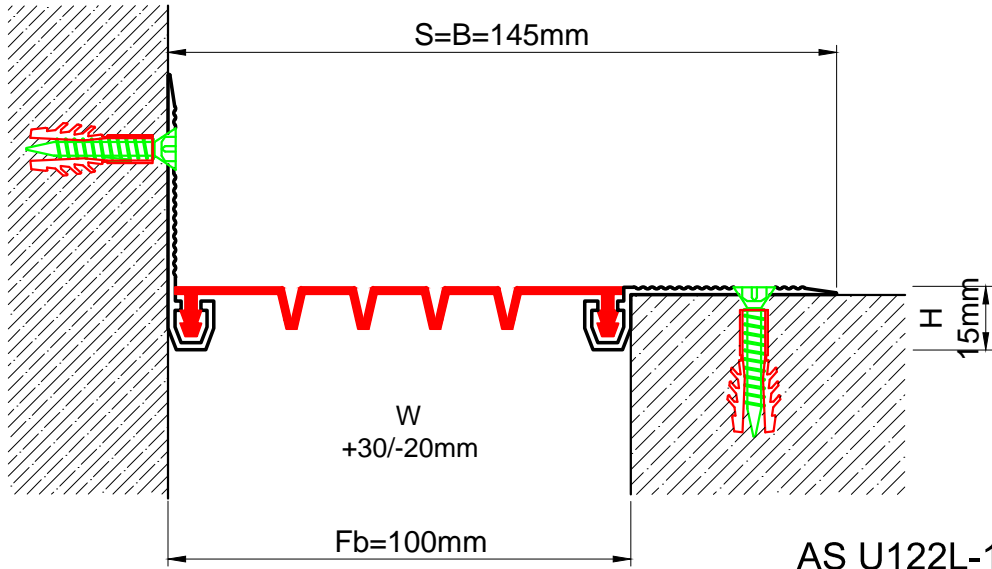

 AS U122L-100  
 H=15mm

 AS U122L-100K  
 H=15mm

Profil No Profile Number	AS U122L-100	AS U122L-100K
Fb (mm)	100	100
H (mm) yaklaşık approx.	15	15
W± (mm) yaklaşık approx.	+30/-20	+30/-20
Renk Color	Alüminyum: Natürel, Fitiller: Siyah, gri, diğer Aluminium: Natural, Inserts: Black, grey, others	
Malzeme Material	Alüminyum, EPDM Kauçuk(siyah), Termoplastik Kauçuk (gri ve diğer) Aluminium, EPDM Rubber(black), Thermoplastic Rubber (grey and others)	
Standart Uzunluk Standard Length	3	