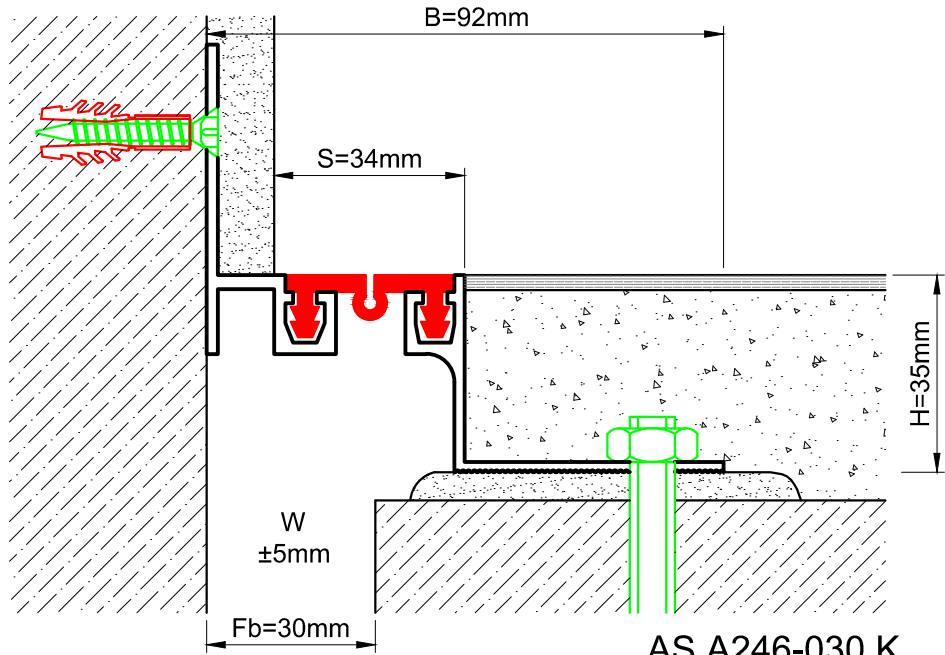

 AS A246-030
 H=35mm

 AS A246-030 K
 H=35mm

Profil No Profile Number	AS A246-030	AS A246-030 K
Fb (mm)	30	30
H (mm)	yaklaşık approx.	35
W± (mm)	yaklaşık approx.	±5
Renk Color	Alüminyum: Natürel, Fitiller: Siyah, gri, diğer Aluminum: Natural, Inserts: Black, grey, others	
Malzeme Material	Alüminyum, TPE Termoplastik Elastomer Aluminum, TPE Thermoplastic Elastomer	
Standart Uzunluk Standard Length	3	
Yükleme Kapasitesi Load-Bearing Capacity	25kN 