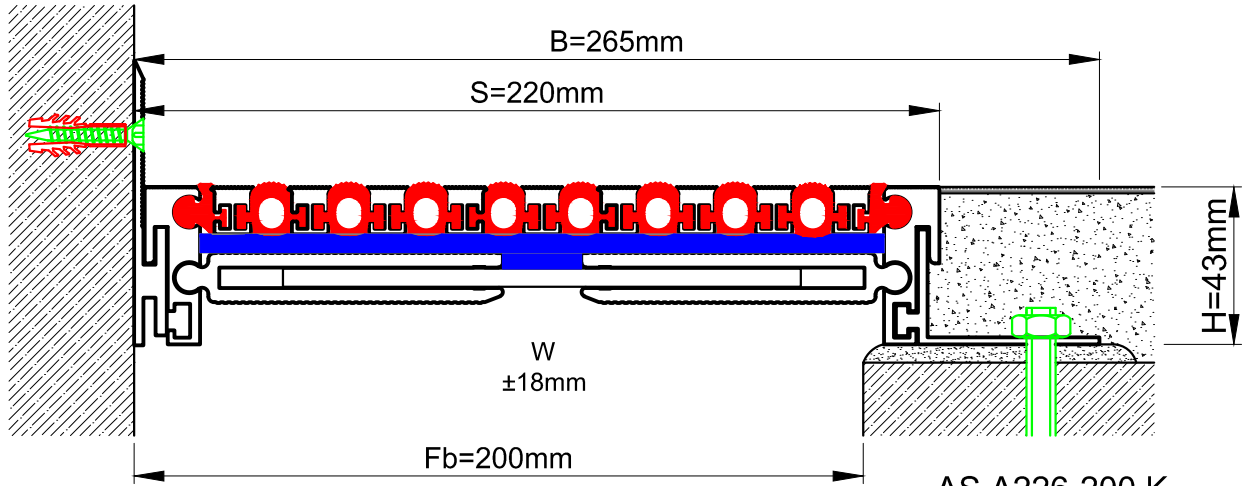

 AS A226-200
 H=43mm

 AS A226-200 K
 H=43mm

Profil No Profile Number	AS A226-200	AS A226-200 K
Fb (mm)	200	200
H (mm) yaklaşık approx.	43	43
W± (mm) yaklaşık approx.	±18	±18
Renk Color	Alüminyum: Natürel, Fitiller: Siyah, gri, diğer Aluminum: Natural, Inserts: Black, grey, others	
Malzeme Material	Alüminyum, TPE Termoplastik Elastomer Aluminum, TPE Thermoplastic Elastomer	
Standart Uzunluk Standard Length	3	
Yükleme Kapasitesi Load-Bearing Capacity	