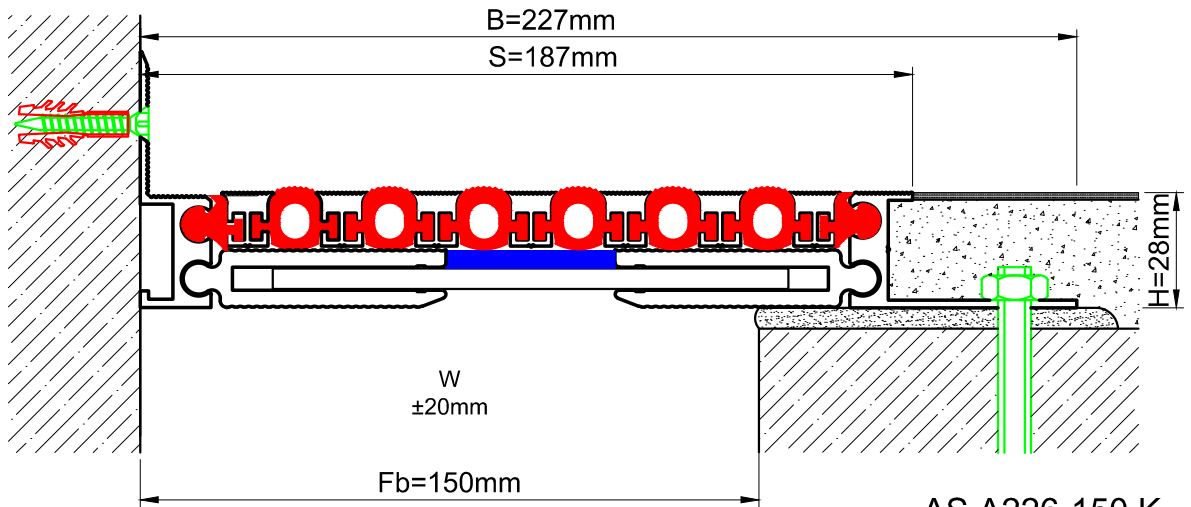

 AS A226-150
 H=28mm

 AS A226-150 K
 H=28mm

Profil No Profile Number	AS A226-150	AS A226-150 K
Fb (mm)	150	150
H (mm) yaklaşık approx.	28	28
W± (mm) yaklaşık approx.	±20	±20
Renk Color	Alüminyum: Natürel, Fitiller: Siyah, gri, diğer Aluminum: Natural, Inserts: Black, grey, others	
Malzeme Material	Alüminyum, TPE Termoplastik Elastomer Aluminum, TPE Thermoplastic Elastomer	
Standart Uzunluk Standard Length	3	
Yükleme Kapasitesi Load-Bearing Capacity	