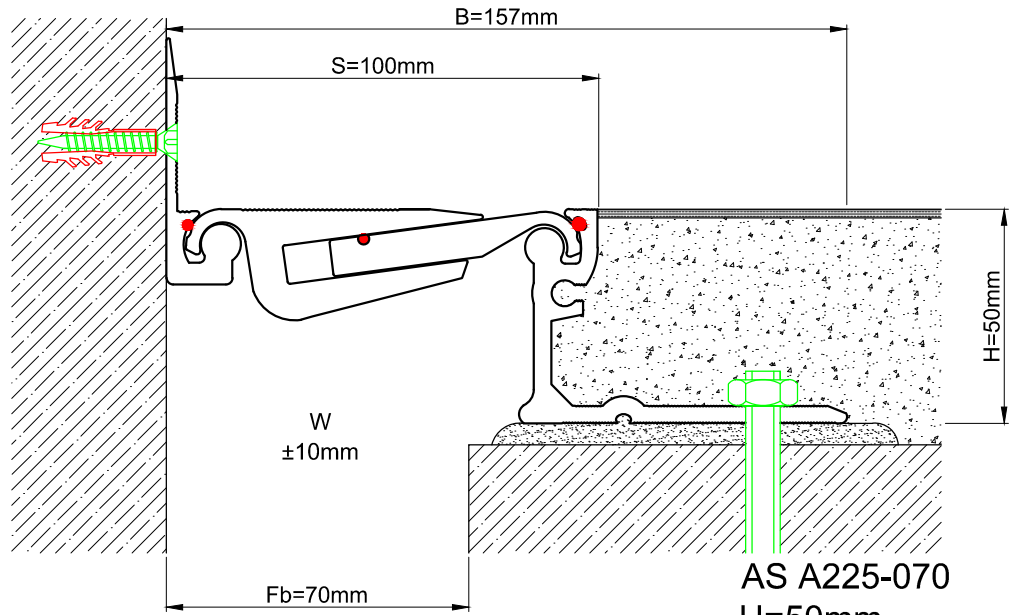

 AS A225-070
 H=50mm

 AS A225-070
 H=50mm

Profil No Profile Number	AS A225-070	AS A225-070 K
Fb (mm)	70	70
H (mm) yaklaşık approx.	50	50
W± (mm) yaklaşık approx.	±10	±10
Renk Color	Alüminyum: Natürel, Fitiller: Siyah Aluminium: Natural, Inserts: Black	
Malzeme Material	Alüminyum, EPDM Kauçuk Aluminium, EPDM Rubber	
Standart Uzunluk Standard Length	3	
Yükleme Kapasitesi Load-Bearing Capacity	70kN 	300kN 