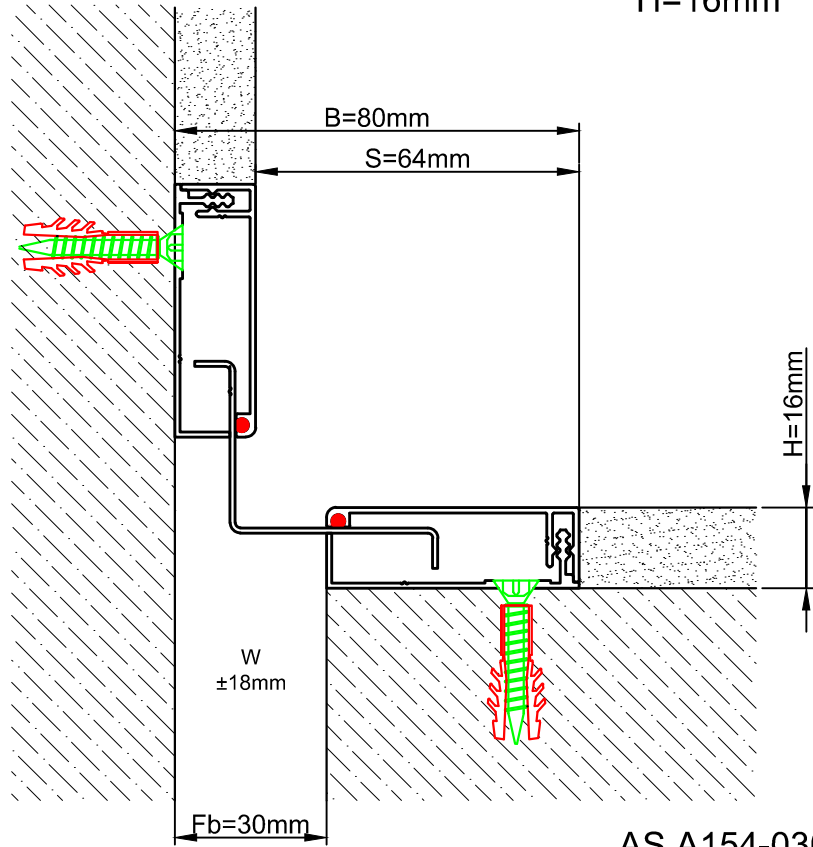

 AS A154-030
 H=16mm

 AS A154-030 K
 H=16mm

Profil No Profile Number	AS A154-030	AS A154-030 K
Fb (mm)	30	30
H (mm) yaklaşık approx.	16	16
W± (mm) yaklaşık approx.	±36	±18
Renk Color	Alüminyum: Natürel, Fittiller: Siyah Aluminum: Natural, Inserts: Black	
Malzeme Material	Alüminyum, EPDM Kauçuk(siyah) Aluminum, EPDM Rubber(black)	
Standart Uzunluk Standard Length	3	