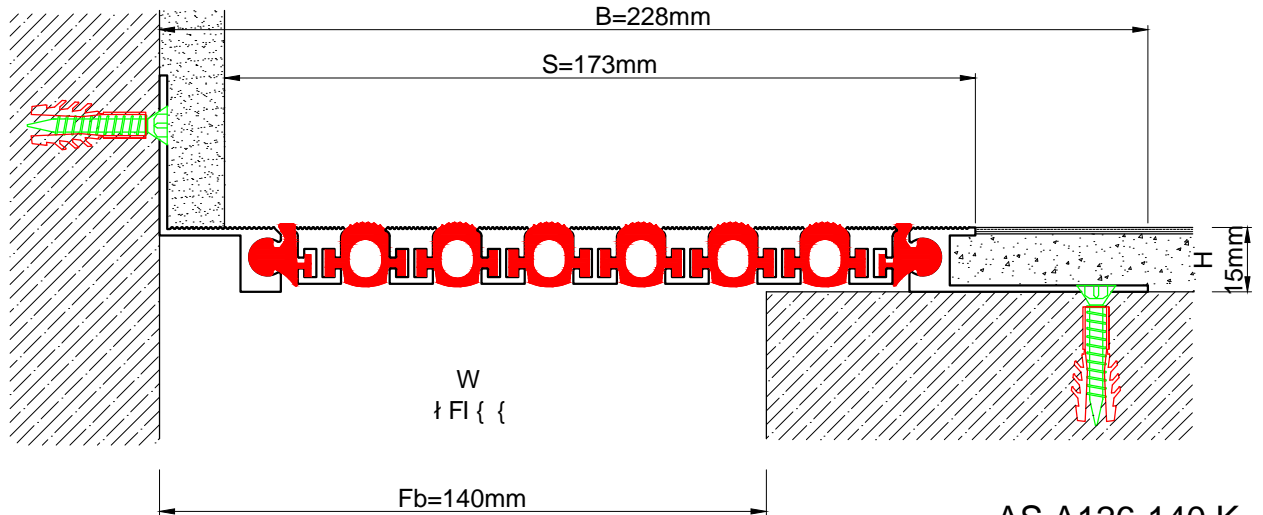

 AS A126-140
 H=15mm

 AS A126-140 K
 H=15mm

Profil No Profile Number	AS A126-140	AS A126-140 K
Fb (mm)	140	140
H (mm)	yaklaşık approx.	15
W± (mm)	yaklaşık approx.	±14
Renk Color	Alüminyum: Natürel, Fitiller: Siyah, gri, diğer Aluminum: Natural, Inserts: Black, grey, others	
Malzeme Material	Alüminyum, TPE Termoplastik Elastomer Aluminum, TPE Thermoplastic Elastomer	
Standart Uzunluk Standard Length	3	