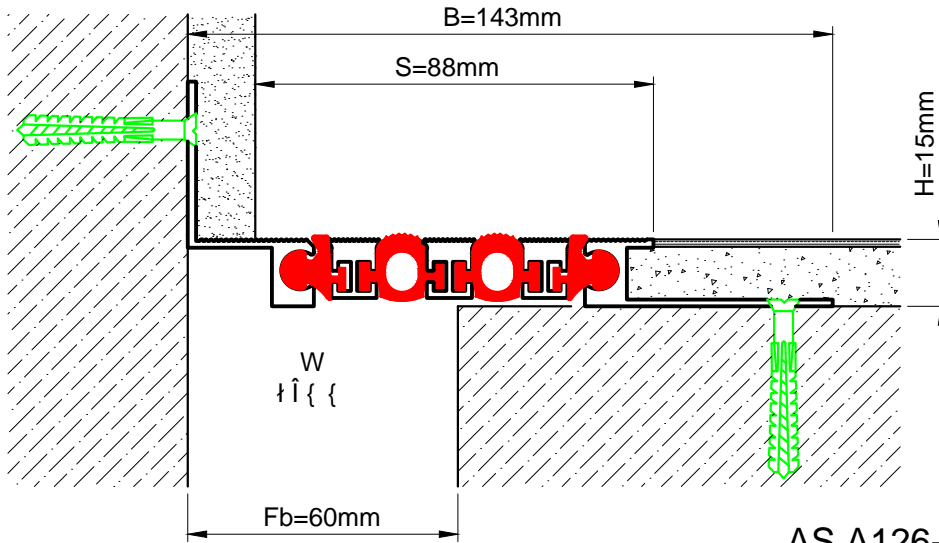

 AS A126-060
 H=15mm

 AS A126-060 K
 H=15mm

Profil No Profile Number	AS A126-060	AS A126-060 K
Fb (mm)	60	60
H (mm) yaklaşık approx.	15	15
W± (mm) yaklaşık approx.	±6	±6
Renk Color	Alüminyum: Doğal, Eklemler: Siyah, gri, diğerleri Aluminum: Natural, Inserts: Black, grey, others	
Malzeme Material	Alüminyum, TPE Termoplastik Elastomer Aluminum, TPE Thermoplastic Elastomer	
Standart Uzunluk Standard Length	3	