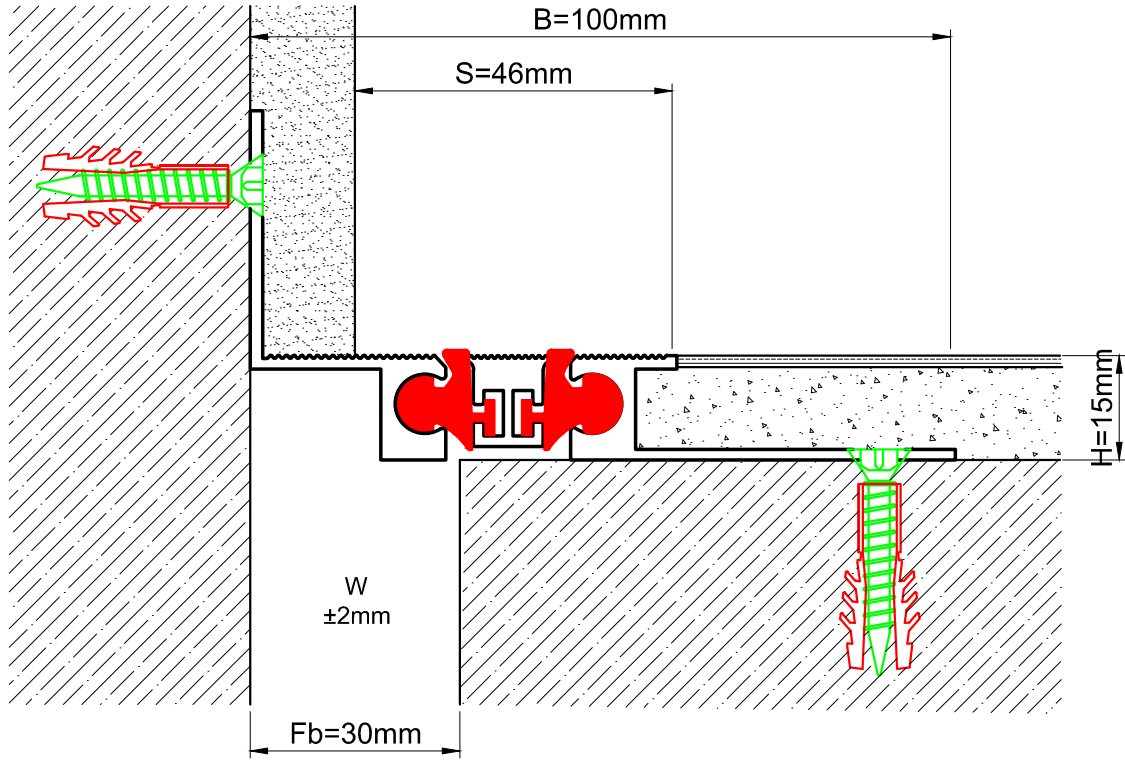

 AS A126-030
 H=15mm

 AS A126-030 K
 H=15mm

Profil No Profile Number	AS A126-030	AS A126-030 K
Fb (mm)	30	30
H (mm) yaklaşık approx.	15	15
W± (mm) yaklaşık approx.	±2	±2
Renk Color	Alüminyum: Natürel, Fitiller: Siyah, gri, diğer Aluminum: Natural, Inserts: Black, grey, others	
Malzeme Material	Alüminyum, TPE Termoplastik Elastomer Aluminum, TPE Thermoplastic Elastomer	
Standart Uzunluk Standard Length	3	